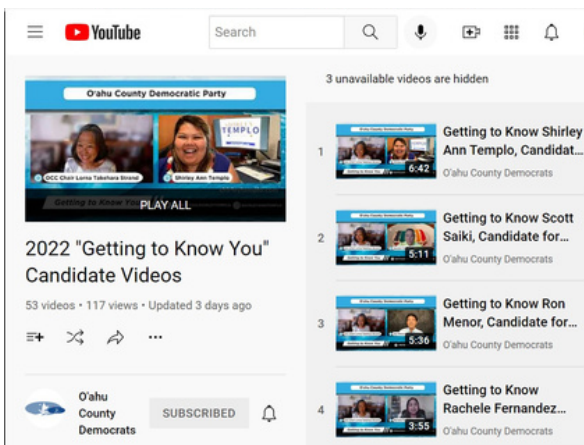

The **Membership Committee** had a great time enrolling new members at the Ketanji Brown Jackson event as well as the Labor Day Picnic at the Waikiki Shell.